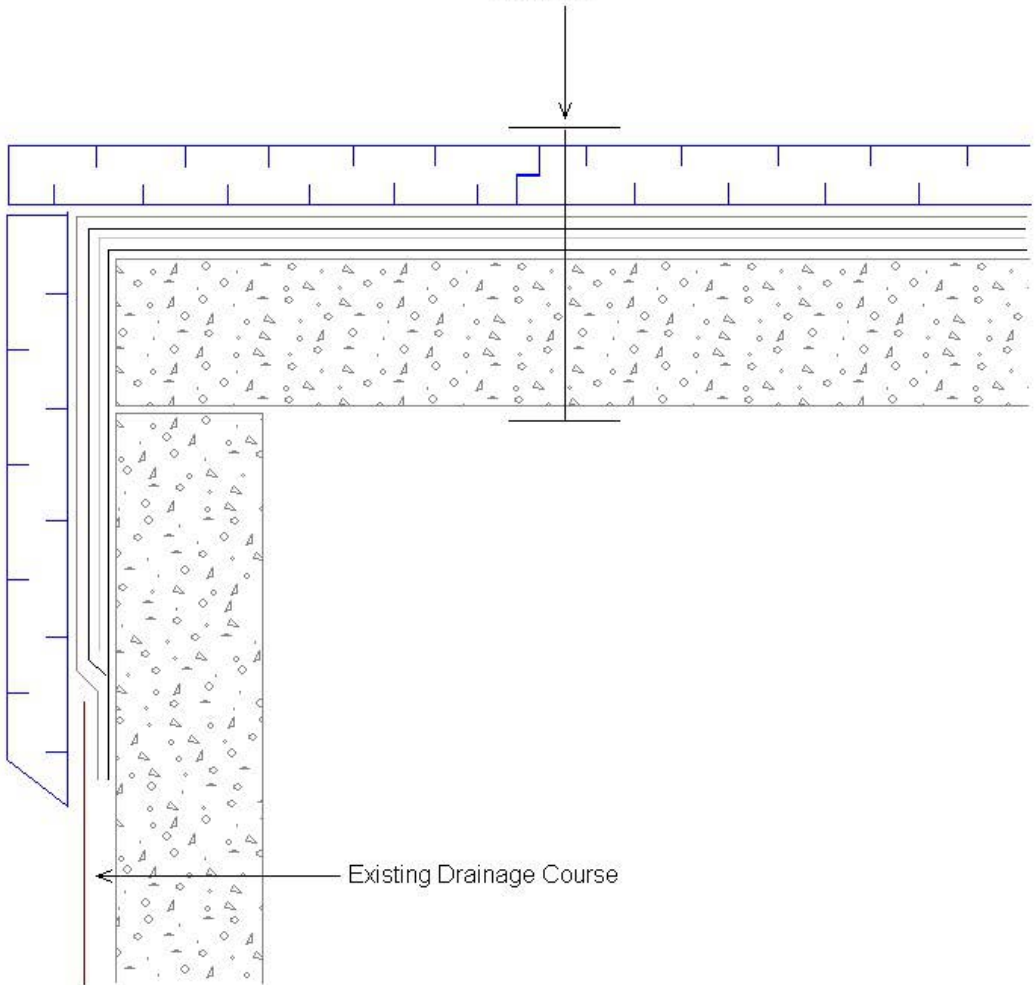

Cold Joint Detail

Concrete
Primer
CRACKIN 6940
Reemay
CRACKIN 6940
Separation Sheet
insulation

FILL THE CRACKIN LTD

Crackin-6940

Manufactured In Calgary Alberta

2727 58 Ave se Calgary

587-926-7257