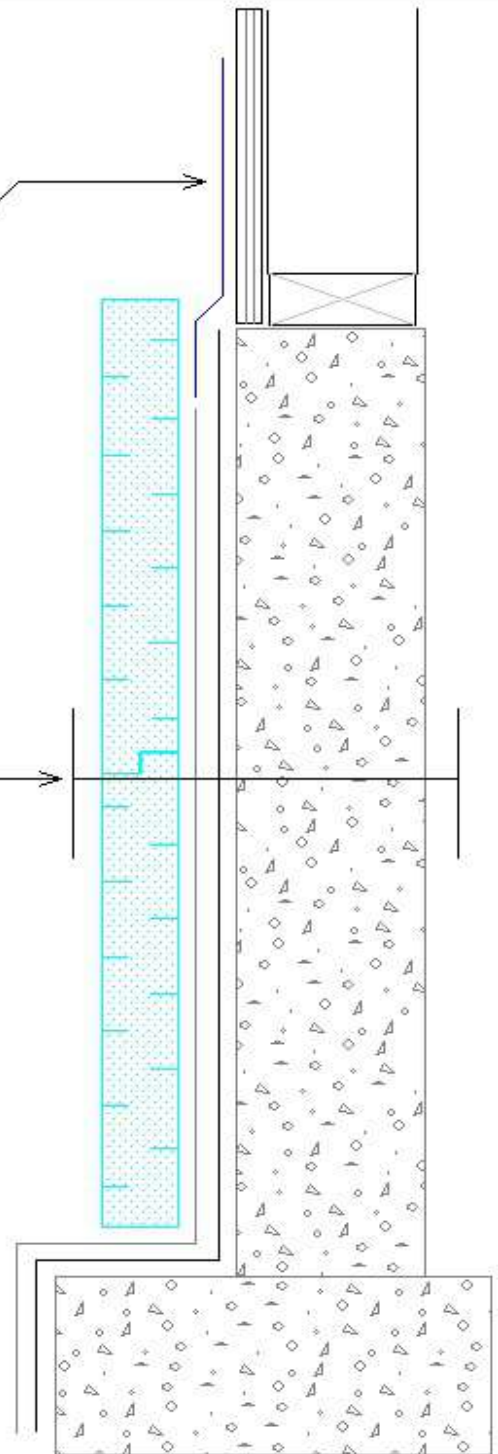

**Single ply  
Foundation Wall Waterproofing  
Detail**

Self-adhesive membrane  
lapped over **CRACKIN** 6940  
membrane system on  
foundation wall

Insulation  
Separation Sheet  
**CRACKIN** 6940 Hot Applied  
Rubberized Asphalt  
Foundation Wall

**FILL THE CRACKIN** LTD

**Crackin-6940**

Manufactured In Calgary Alberta

2727 58 Ave se Calgary

587-926-7257