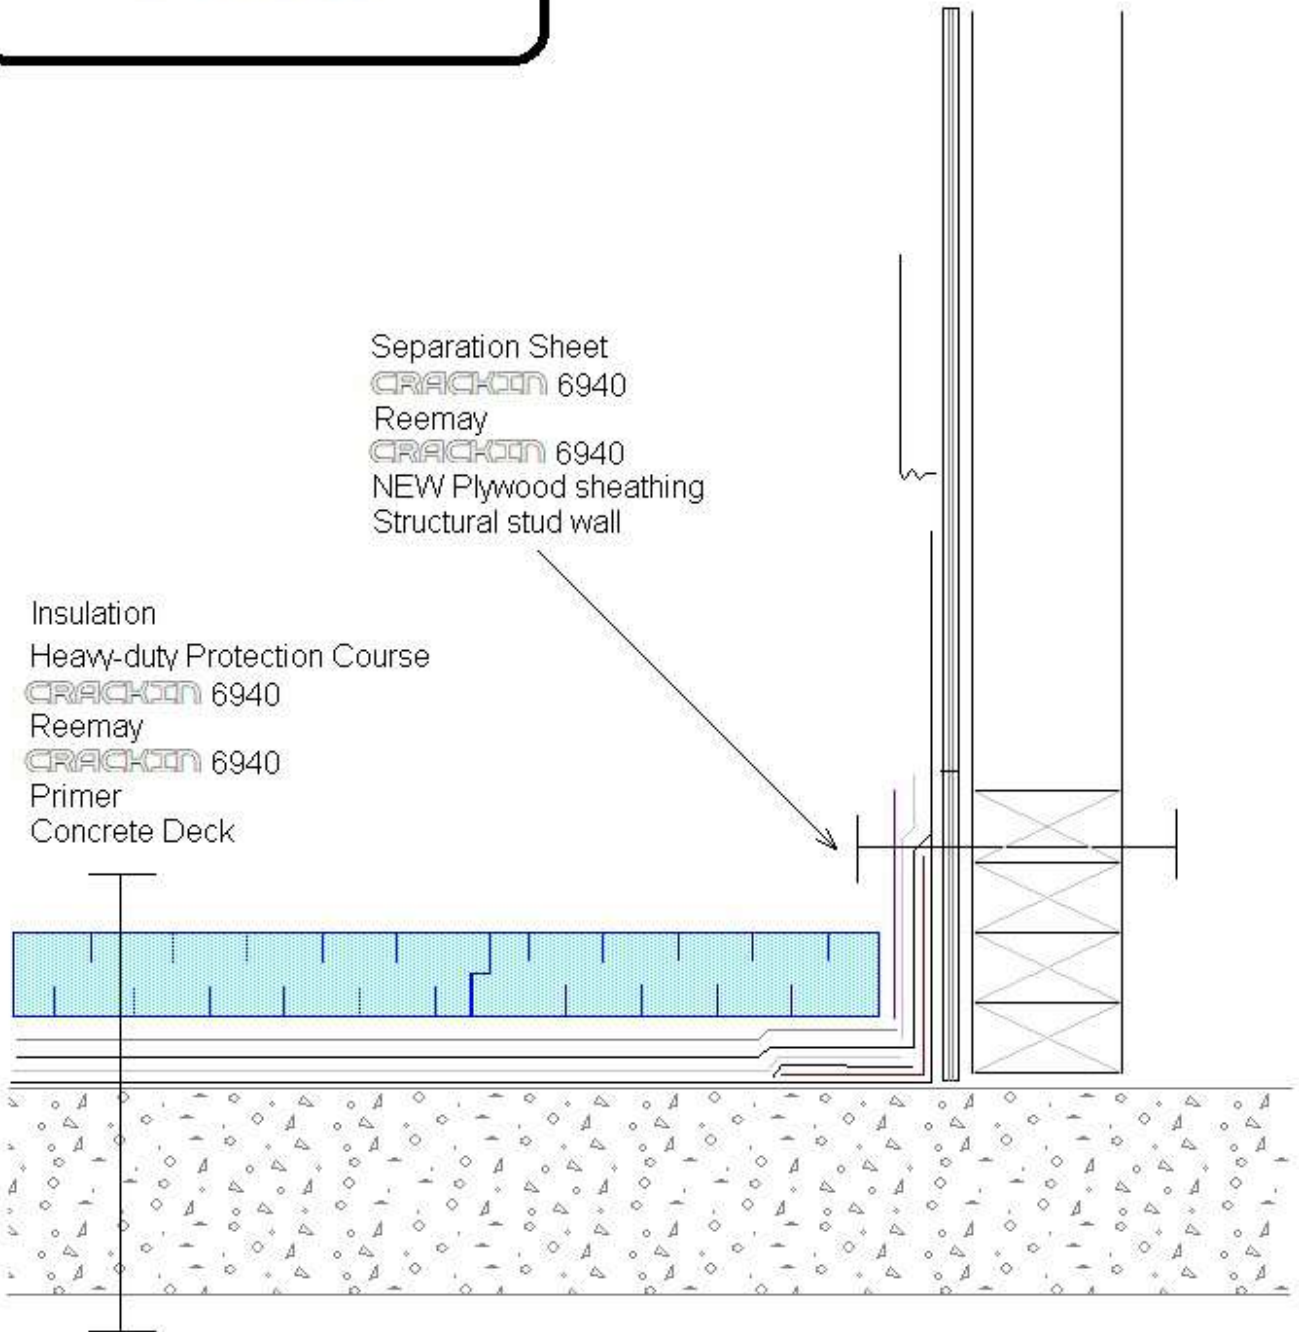

**Plaza deck to wood
wall Detail**

FILL THE CRACKIN LTD

Crackin-6940

Manufactured In Calgary Alberta

2727 58 Ave se Calgary

587-926-7257