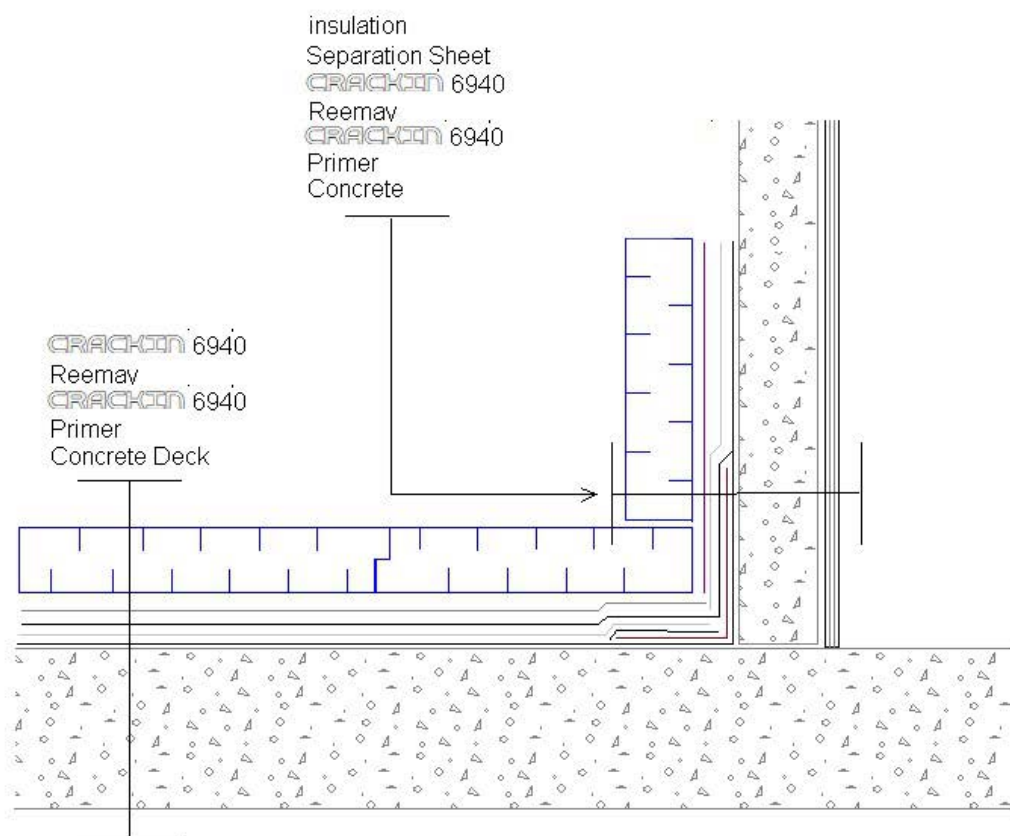

Concrete Plaza to
Concrete wall Detail

FILL THE CRACKIN LTD

Crackin-6940

Manufactured In Calgary Alberta

2727 58 Ave se Calgary

587-926-7257